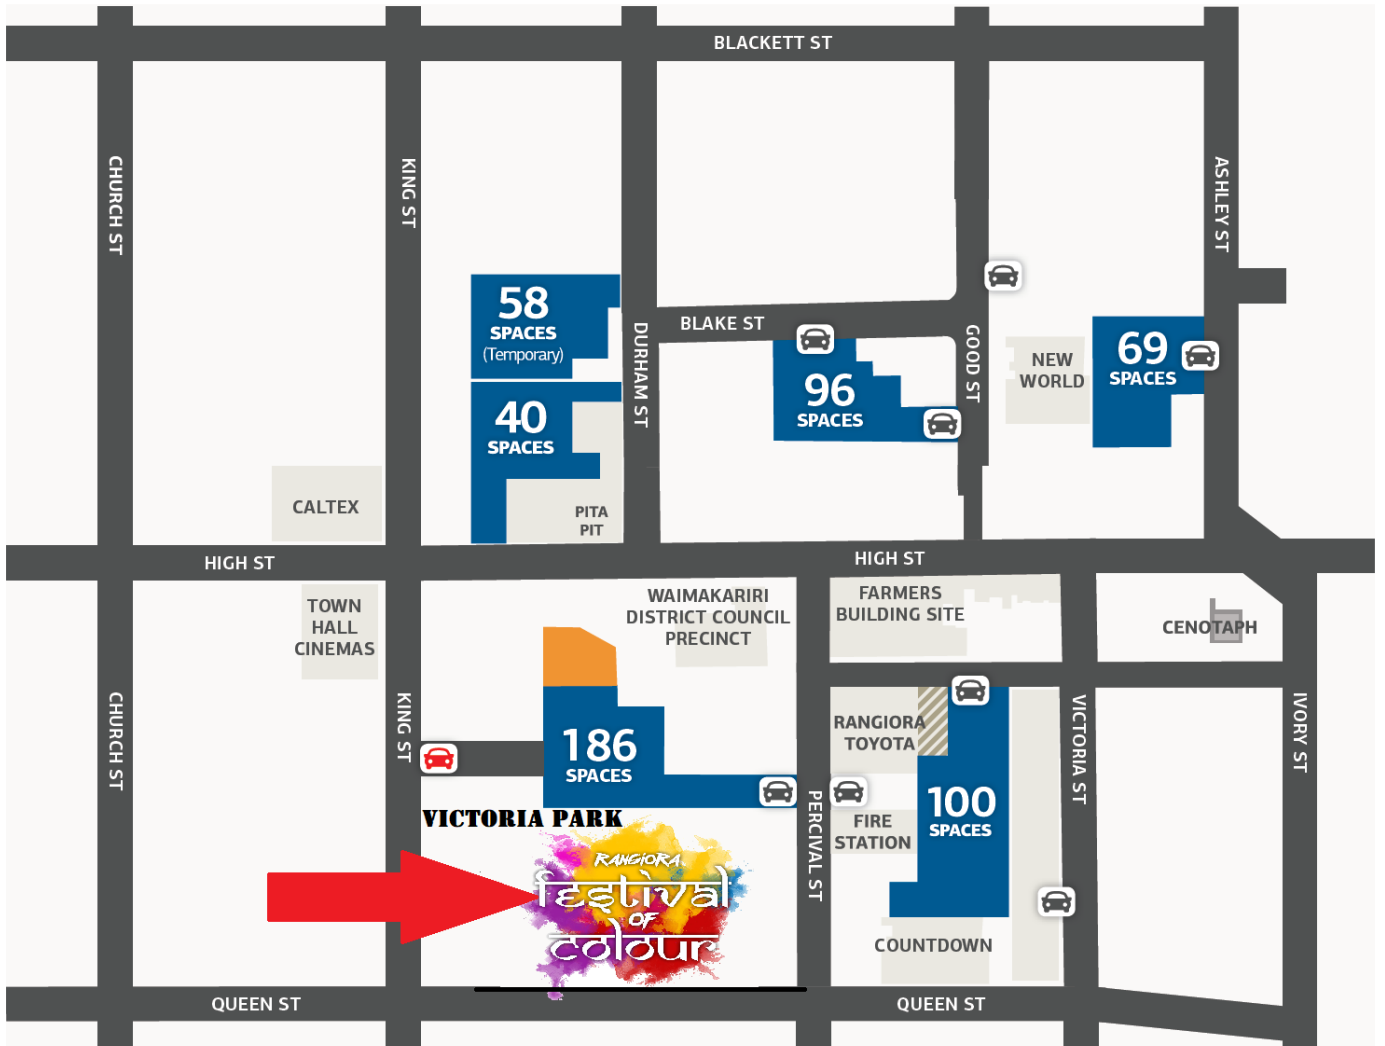

MARCH 24TH 10PM -5PM VICTORIA PARK, RANGIORA

Key

- 120 minute parking
- 60 minute parking
- Rangiora Toyota parking

- Entry/Exit to parking area
- Exit only

These time limits mainly apply except where otherwise indicated on site.