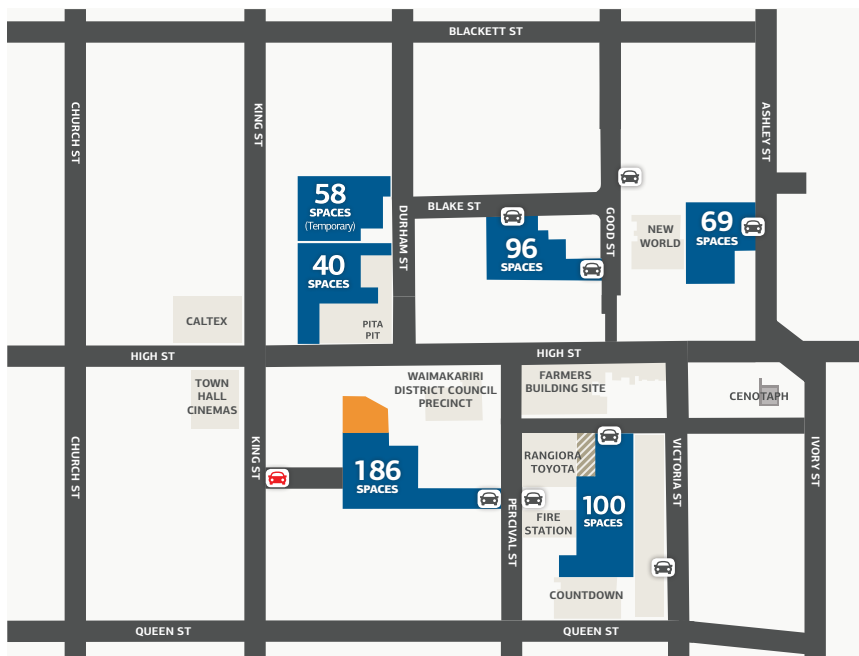

Rangiora Town Centre Off-Street Parking Areas

Key

-  120 minute parking
-  60 minute parking
-  Rangiora Toyota parking

Entry/Exit to parking area

Exit only

These time limits mainly apply except where otherwise indicated on site.

Disclaimer: Indicative only – other time limited on-street parking, loading zones, mobility and motorbike parks are not indicated on this map.